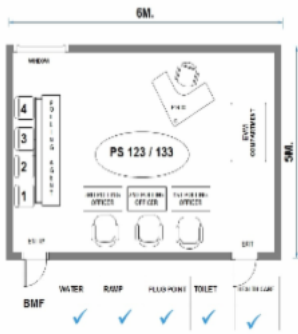

Nazri Naksha

Google Map View

Polling Station Building Front View

Polling Station Front View

Cad View

Key MAP View