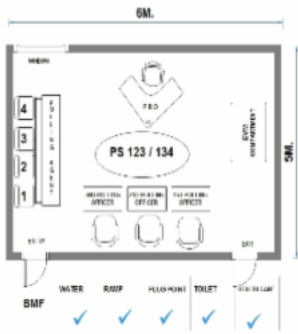

Nazri Naksha

Google Map View

Polling Station Building Front View

Polling Station Front View

Cad View

Key MAP View