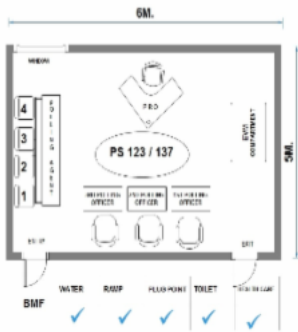

Nazri Naksha

Google Map View

Polling Station Building Front View

Polling Station Front View

Cad View

Key MAP View