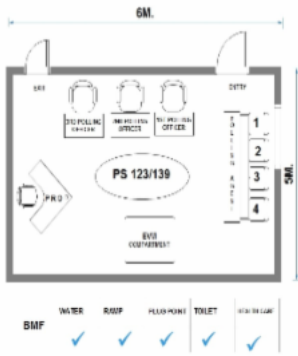

Nazri Naksha

Google Map View

Polling Station Building Front View

Polling Station Front View

Cad View

Key MAP View