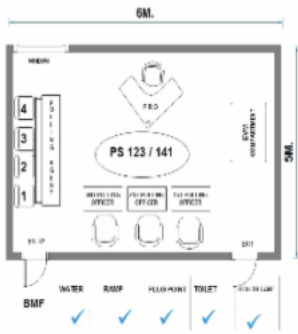

Nazri Naksha

Google Map View

S25A123P141

Polling Station Building Front View

Polling Station Front View

Cad View

Key MAP View