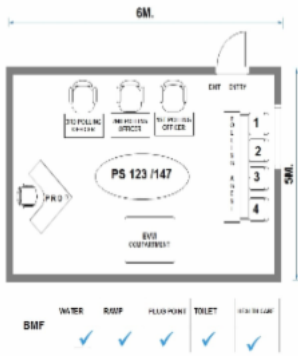

Nazri Naksha

Google Map View

Polling Station Building Front View

Polling Station Front View

Cad View

Key MAP View