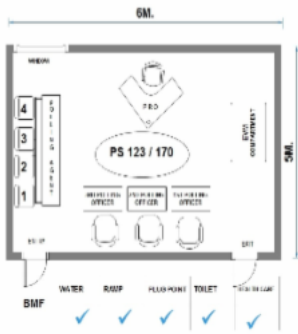

Nazri Naksha

Google Map View

Polling Station Building Front View

Polling Station Front View

Cad View

Key MAP View