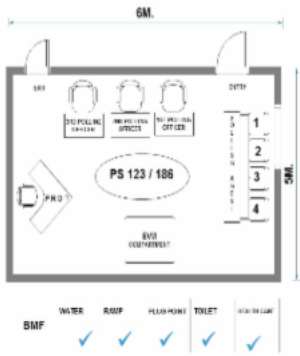

Nazri Naksha

Google Map View

Polling Station Building Front View

Polling Station Front View

Cad View

Key MAP View