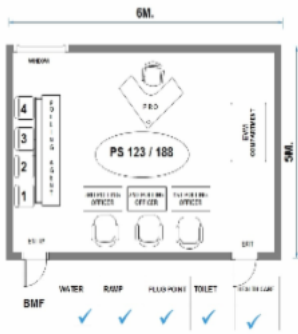

Nazri Naksha

Google Map View

Polling Station Building Front View

Polling Station Front View

Cad View

Key MAP View