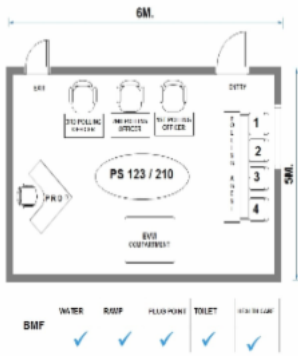

Nazri Naksha

Google Map View

Polling Station Building Front View

Polling Station Front View

Cad View

Key MAP View