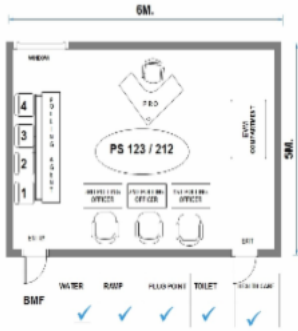

Nazri Naksha

Google Map View

Polling Station Building Front View

Polling Station Front View

Cad View

Key MAP View