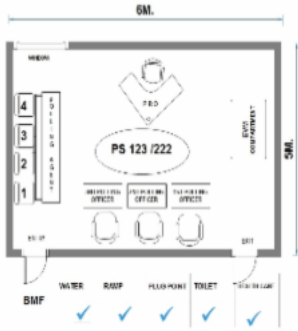

Nazri Naksha

Google Map View

Polling Station Building Front View

Polling Station Front View

Cad View

Key MAP View