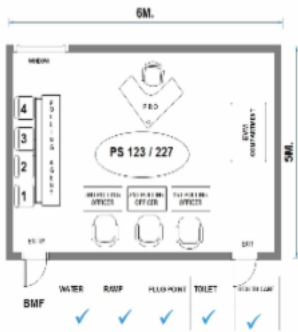

Nazri Naksha

Google Map View

Polling Station Building Front View

Polling Station Front View

Cad View

Key MAP View