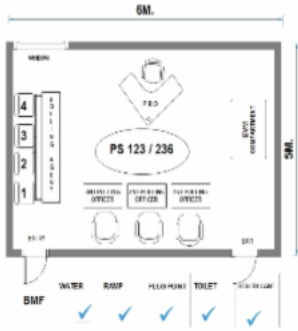

Nazri Naksha

Google Map View

Polling Station Building Front View

Polling Station Front View

Cad View

Key MAP View