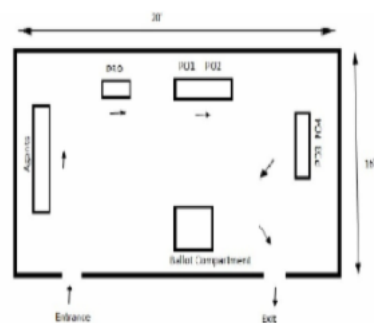

Cad View

Key MAP View

Minimum Basic	Water	Ramp	Plug Points	Toilet	Health Care
Please ✓	✓	✓		✓