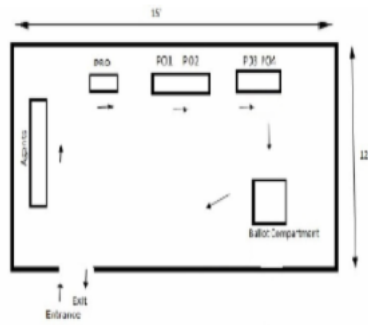

Cad View

Key MAP View

Minimum Basic	Water	Ramp	Plug Points	Toilet	Health Care
Please ✓	✓	✓		✓