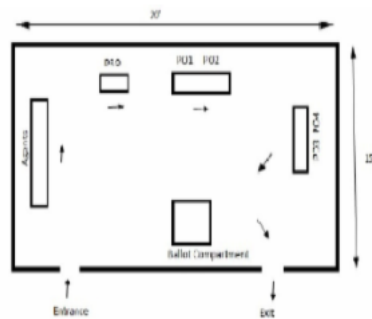

Cad View

Key MAP View

Minimum Basic	Water	Ramp	Plug Points	Toilet	Health Care
Please ✓	✓	✓	✓	✓