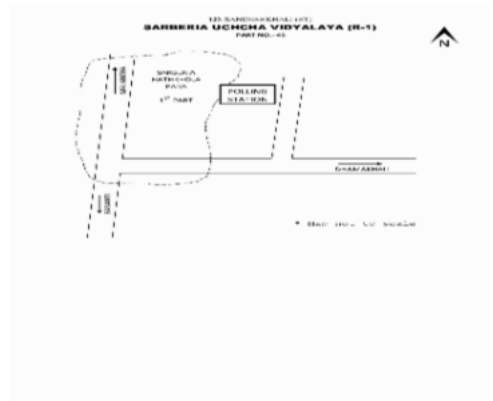

Nazri Naksha

Google Map View

AC 123 P-43

43. sadekhali.az - 780x424
(20x10)
43. sadekhali.az
123 sadekhali.az - 780x424

S25A123P042

Polling Station Building Front View

Polling Station Front View

Cad View

Key MAP View

Minimum Basic	Water	Ramp	Plug Points	Toilet	Health Care
Please ✓	✓	✓	✓	✓