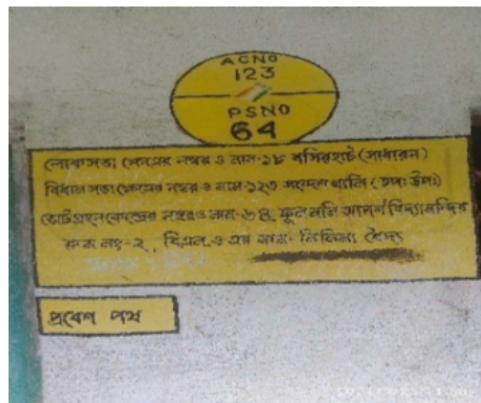

Polling Station Building Front View

Polling Station Front View