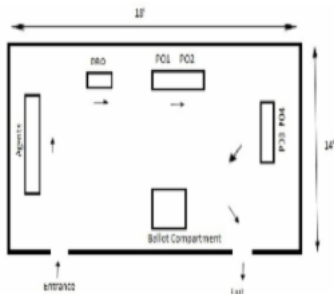

Cad View

Key MAP View

Minimum Basic	Water	Ramp	Plug Points	Toilet	Health Care
Placed ✓	✓	✓		✓