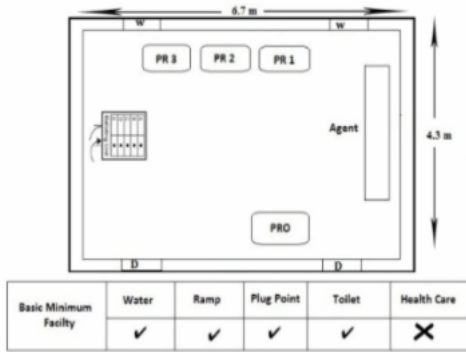

Nazri Naksha

Google Map View

Polling Station Building Front View

Polling Station Front View

Cad View

Key MAP View