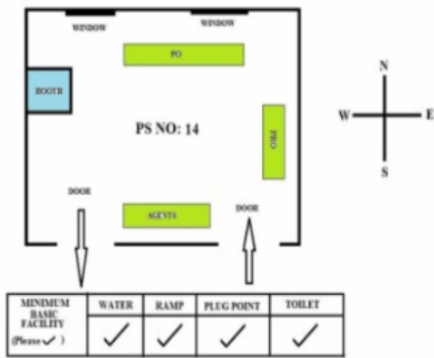

Nazri Naksha

Google Map View

Polling Station Building Front View

Polling Station Front View

Cad View

Key MAP View