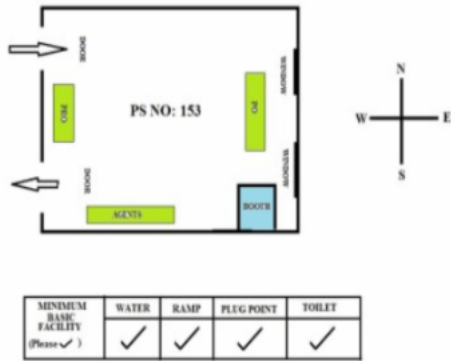

Nazri Naksha

Google Map View

Polling Station Building Front View

Polling Station Front View

Cad View

Key MAP View