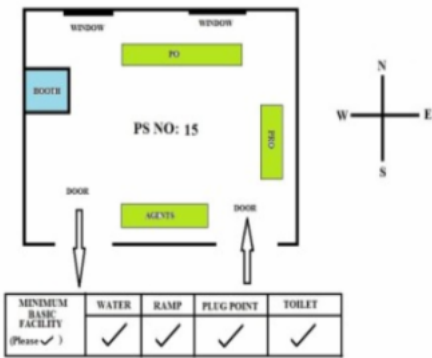

Nazri Naksha

Google Map View

Polling Station Building Front View

Polling Station Front View

Cad View

Key MAP View