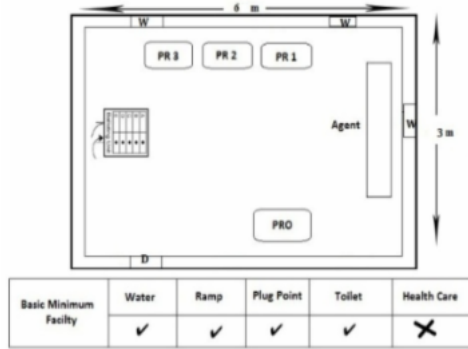

Nazri Naksha

Google Map View

Polling Station Building Front View

Polling Station Front View

Cad View

Key MAP View