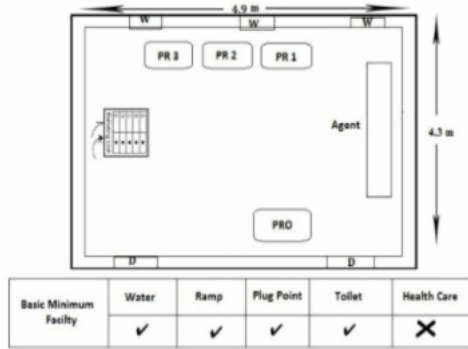

Nazri Naksha

Google Map View

Polling Station Building Front View

Polling Station Front View

Cad View

Key MAP View