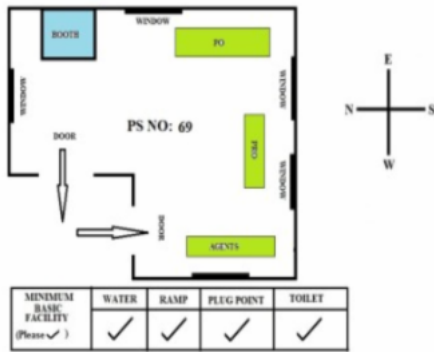

Nazri Naksha

Google Map View

Polling Station Building Front View

Polling Station Front View

Cad View

Key MAP View