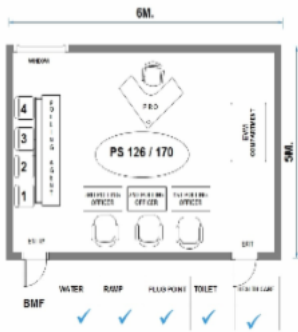

Nazri Naksha

Google Map View

Polling Station Building Front View

Polling Station Front View

Cad View

Key MAP View