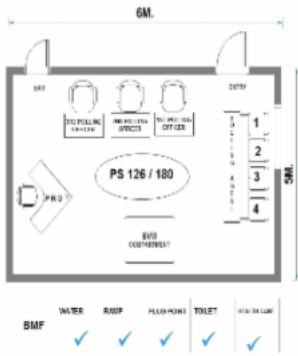

Nazri Naksha

Google Map View

Polling Station Building Front View

Polling Station Front View

Cad View

Key MAP View