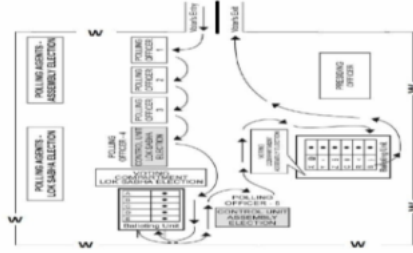

Cad View

Key MAP View

126/186-Pashim Fukuia Bhabani F.P. School