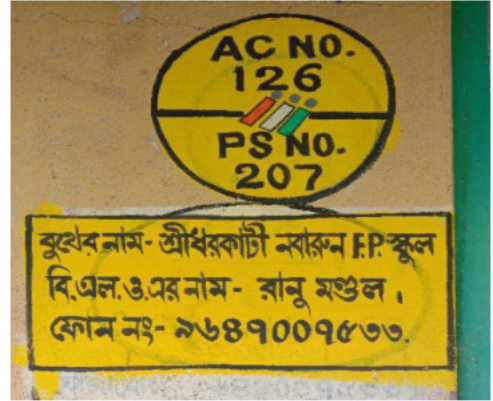

Polling Station Building Front View

Polling Station Front View