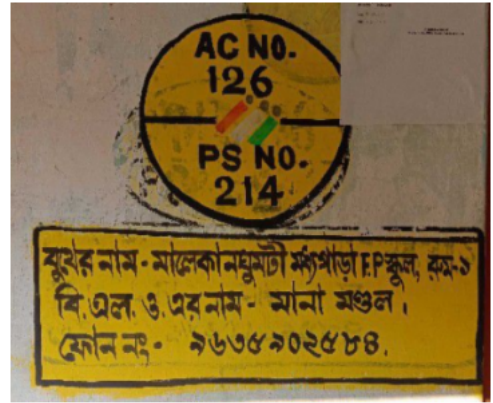

Polling Station Building Front View

Polling Station Front View