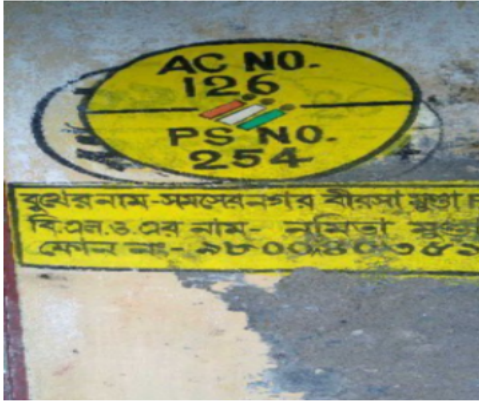

Polling Station Building Front View

Polling Station Front View