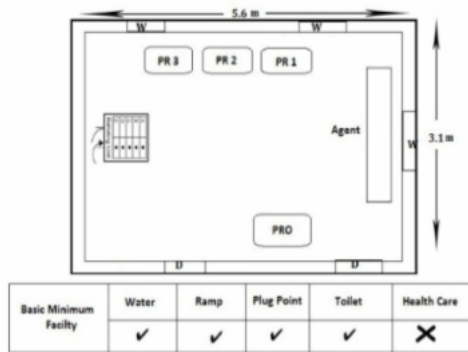

Nazri Naksha

Google Map View

Polling Station Building Front View

Polling Station Front View

Cad View

Key MAP View