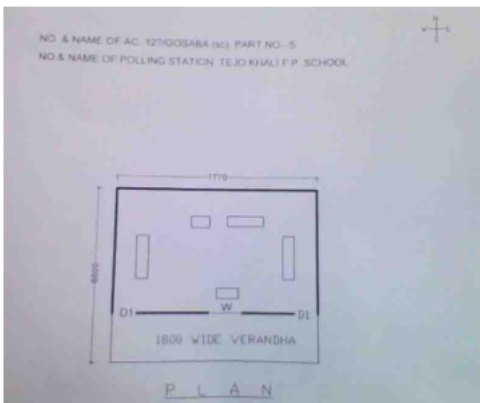

Nazri Naksha

Google Map View

Polling Station Building Front View

Polling Station Front View

Cad View

Key MAP View