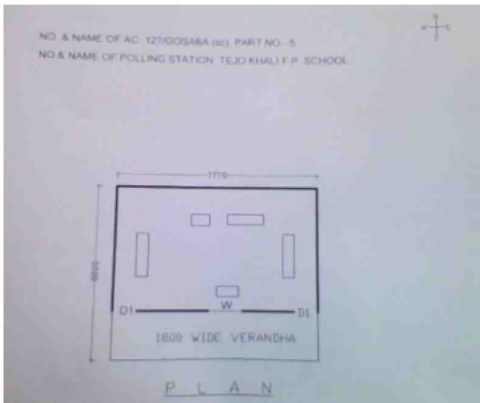

Polling Station Front View

Cad View