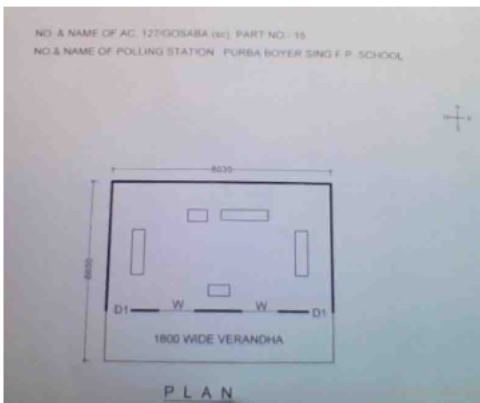

Nazri Naksha

Google Map View

Polling Station Building Front View

Polling Station Front View

Cad View

Key MAP View