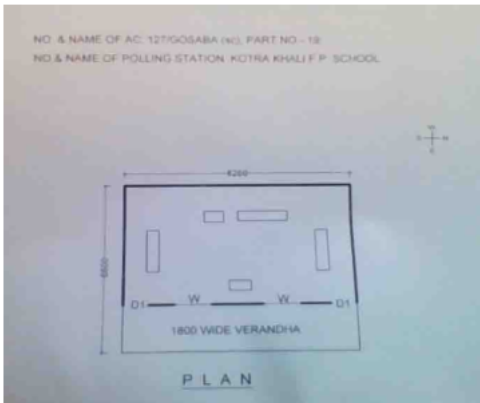

Nazri Naksha

Google Map View

Polling Station Building Front View

Polling Station Front View

Cad View

Key MAP View