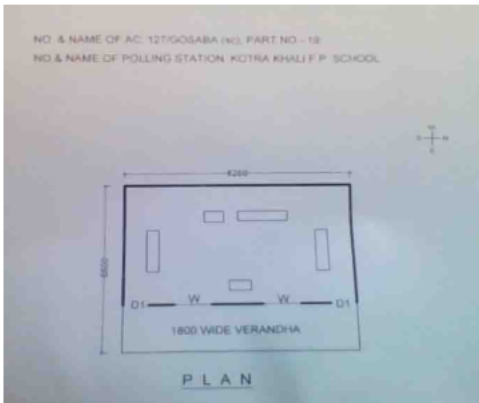

Nazri Naksha

Google Map View

Polling Station Building Front View

Polling Station Front View

Cad View

Key MAP View