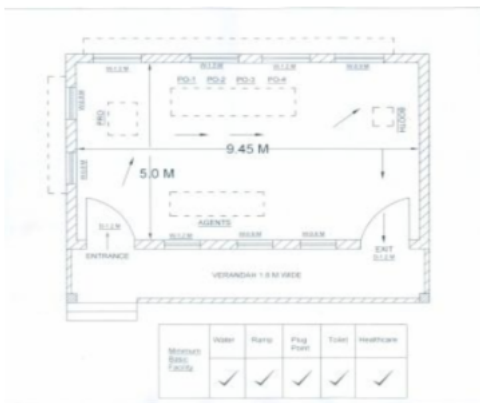

Nazri Naksha

Google Map View

Polling Station Building Front View

Polling Station Front View

Cad View

Key MAP View