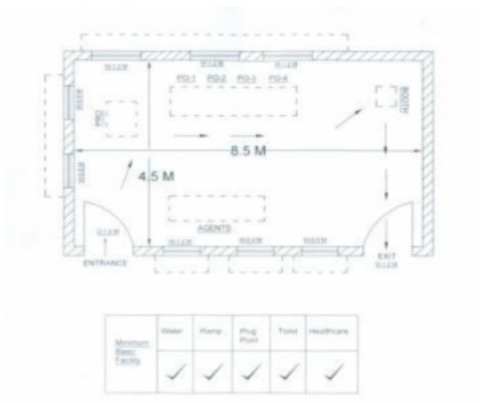

Nazri Naksha

Google Map View

Polling Station Building Front View

Polling Station Front View

Cad View

Key MAP View