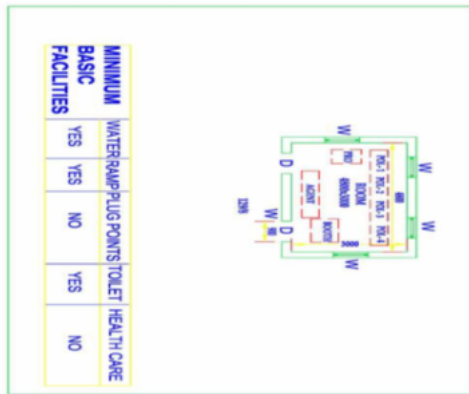

Nazri Naksha

Google Map View

Polling Station Building Front View

Polling Station Front View

Cad View

Key MAP View