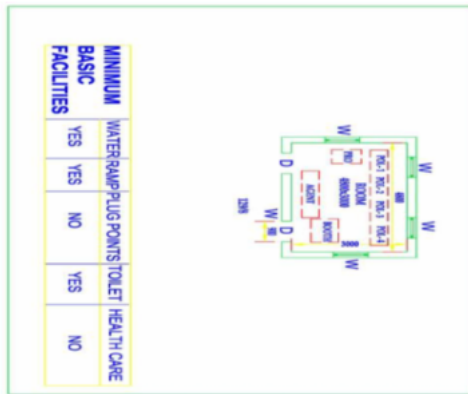

Nazri Naksha

Google Map View

Polling Station Building Front View

Polling Station Front View

Cad View

Key MAP View