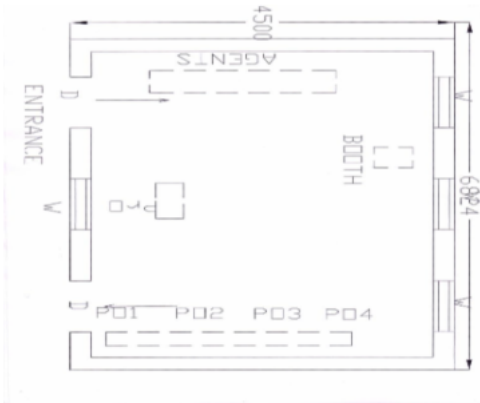

Nazri Naksha

Google Map View

Polling Station Building Front View

Polling Station Front View

Cad View

Key MAP View