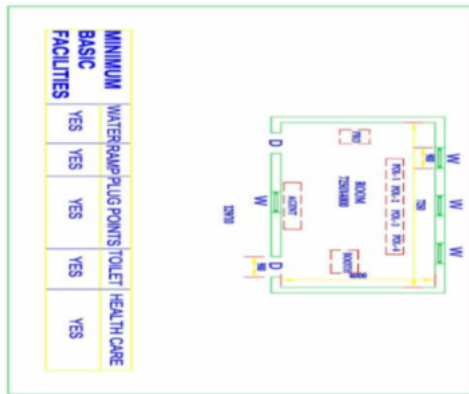

Nazri Naksha

Google Map View

Polling Station Building Front View

Polling Station Front View

Cad View

Key MAP View