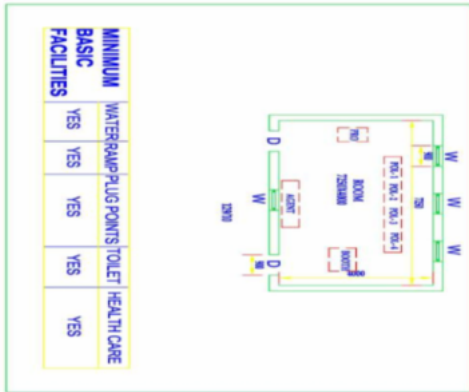

Nazri Naksha

Google Map View

Polling Station Building Front View

Polling Station Front View

Cad View

Key MAP View