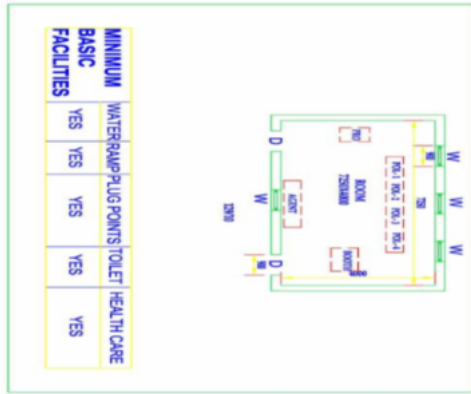

Nazri Naksha

Google Map View

Polling Station Building Front View

Polling Station Front View

Cad View

Key MAP View