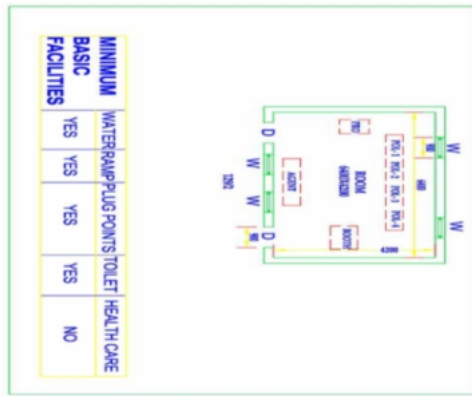

Nazri Naksha

Google Map View

Polling Station Building Front View

Polling Station Front View

Cad View

Key MAP View