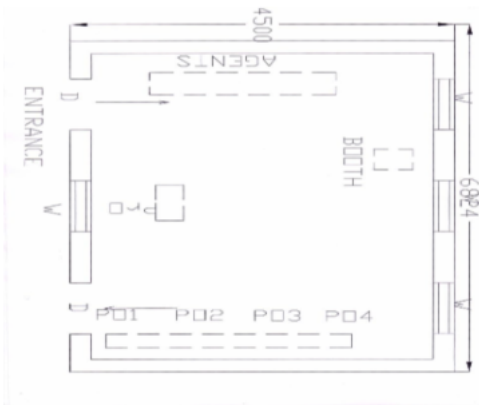

Nazri Naksha

Google Map View

Polling Station Building Front View

Polling Station Front View

Cad View

Key MAP View