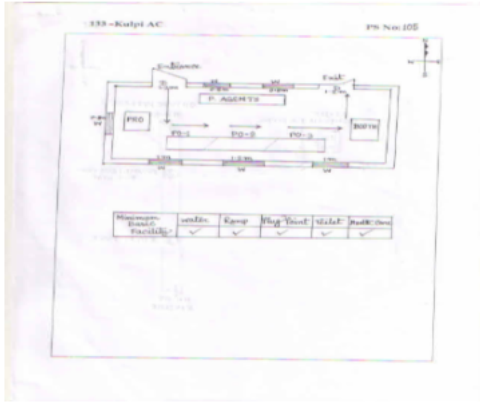

Nazri Naksha

Google Map View

Polling Station Building Front View

Polling Station Front View

Cad View

Key MAP View