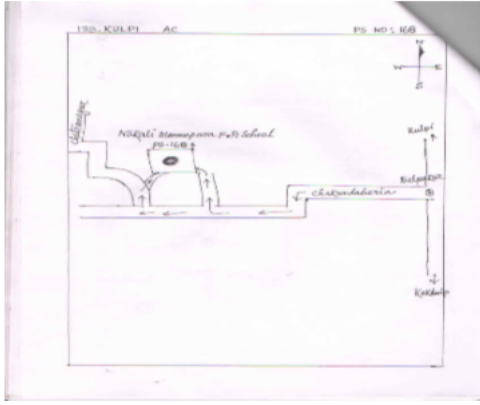

Nazri Naksha

Google Map View